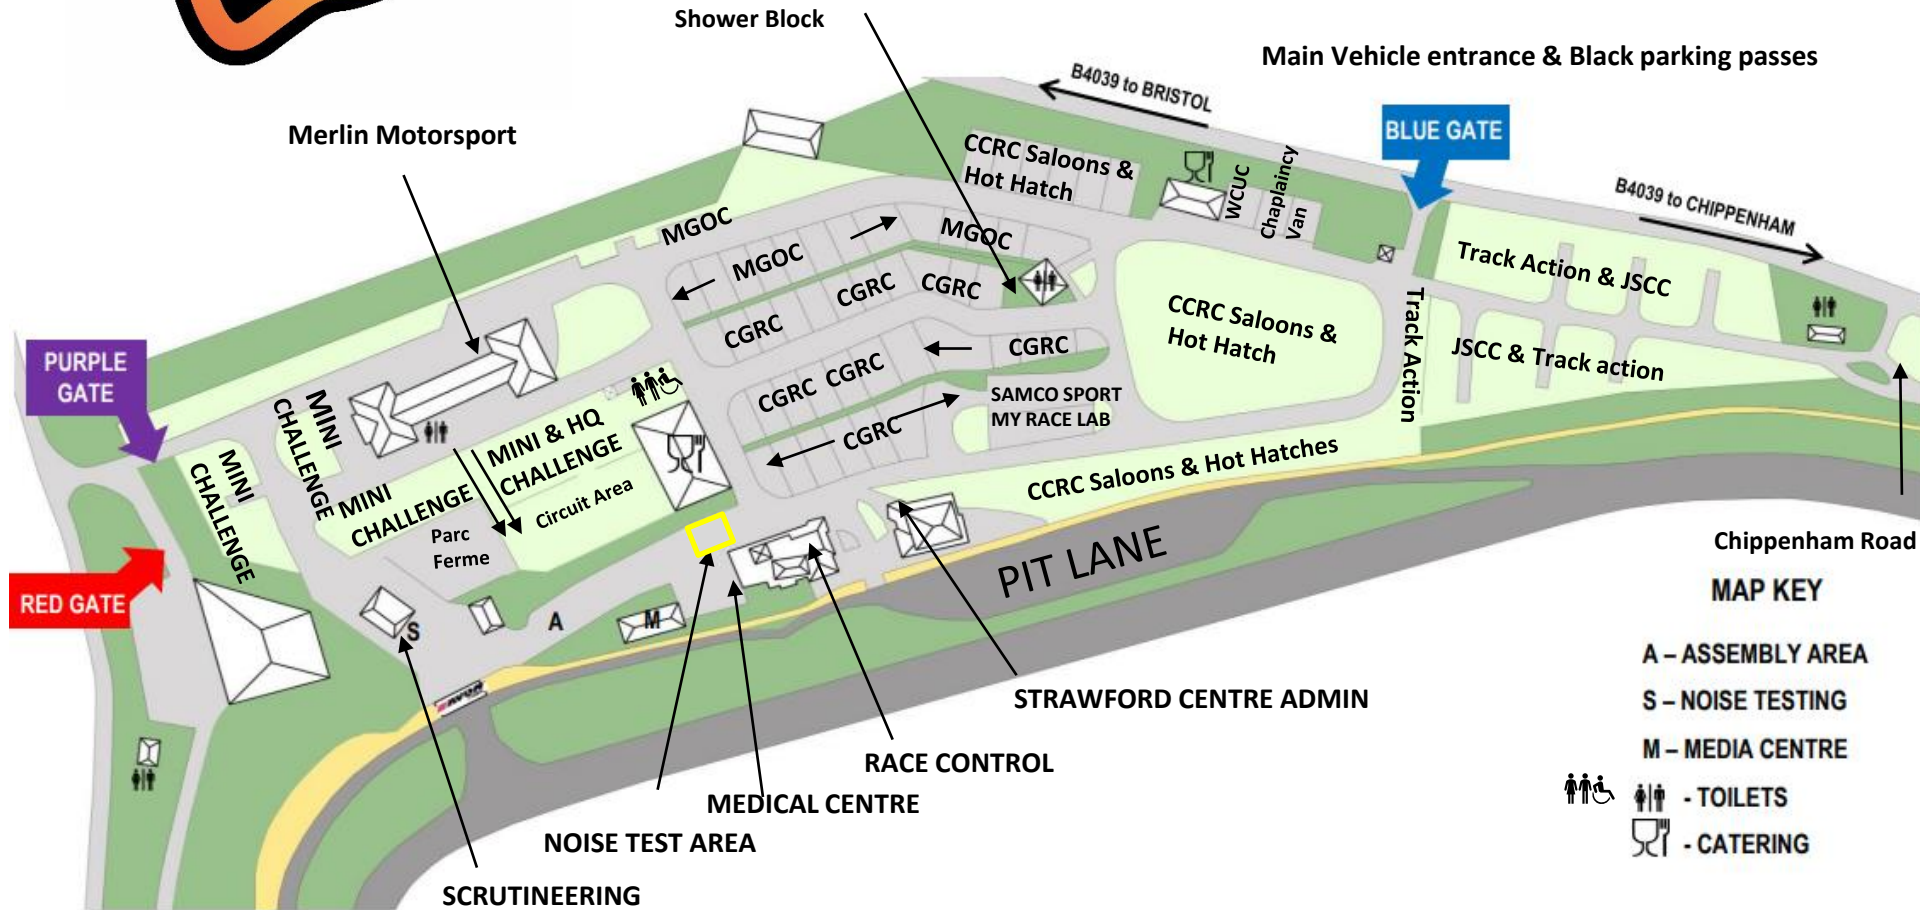

Paddock Plan

Saturday 15th June 2024

Main Vehicle entrance & Black parking passes

Paddock Plan

Sunday 16th June 2024

MAP KEY

- A - ASSEMBLY AREA
- S - NOISE TESTING
- M - MEDIA CENTRE