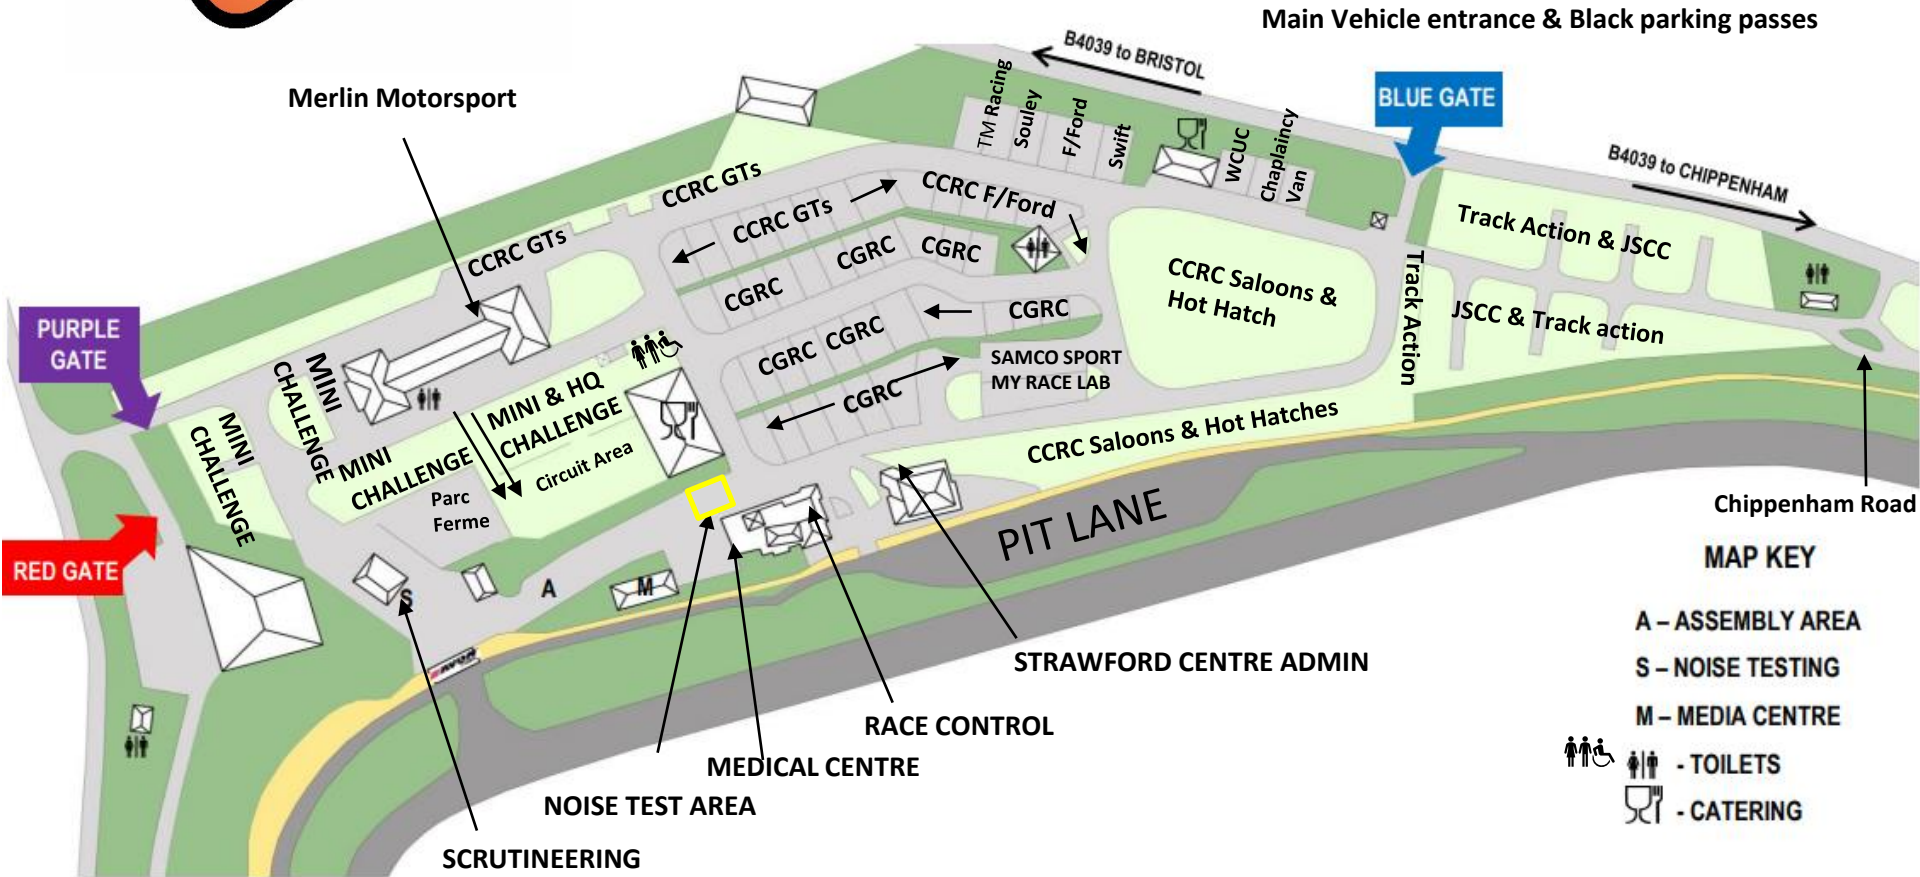

Paddock Plan

Saturday 15th June 2024

Main Vehicle entrance & Black parking passes

Paddock Plan

Sunday 16th June 2024

MAP KEY

- A - ASSEMBLY AREA
- S - NOISE TESTING
- M - MEDIA CENTRE