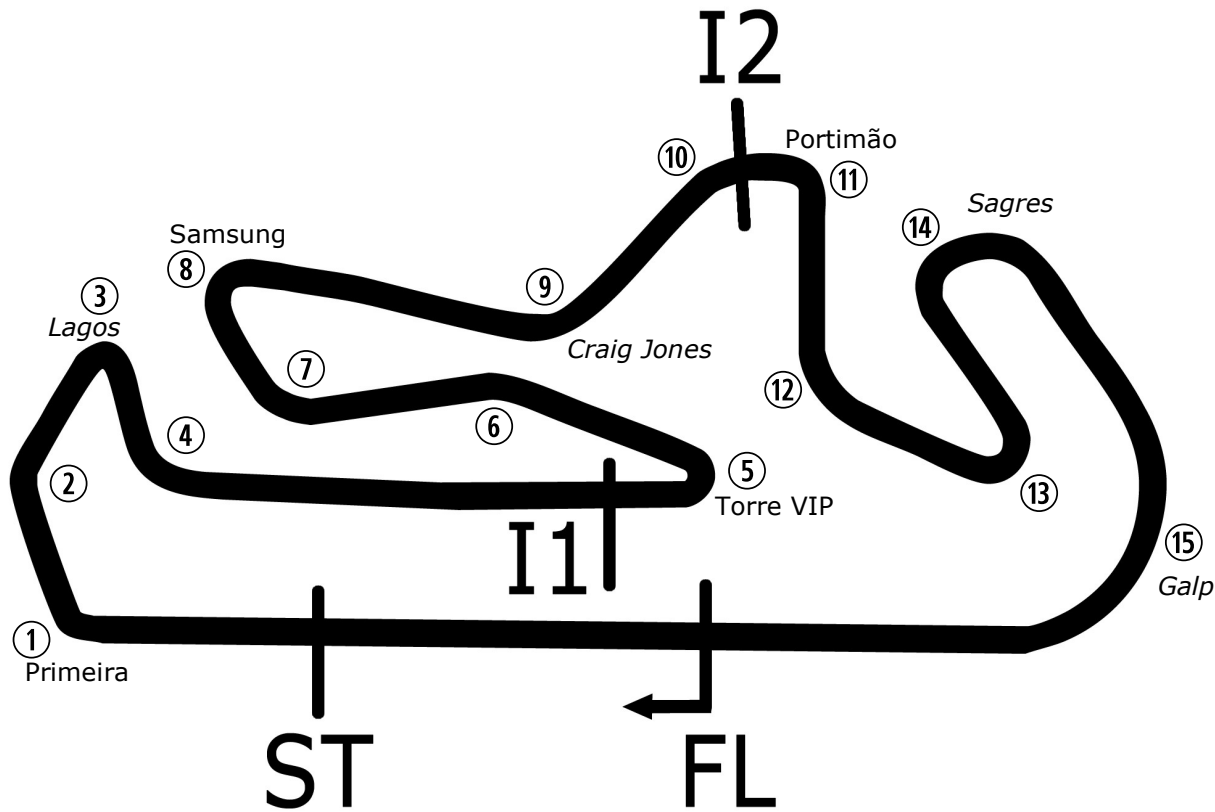

Autódromo Internacional do Algarve

POSTED

10:16 am, Jul 18, 2023

Length	2.8906 miles	4653 m
FL		37.22985 N 8.629905 W
ST	416.4	
I1	1616.43m	
I2	2977.23m	
Pit Entry	68.4m before FL	
Pit Exit	403.3m after FL	
Pit Entry-Pit Exit	472.3m, 34s @50kph, 28.3s @60kph	